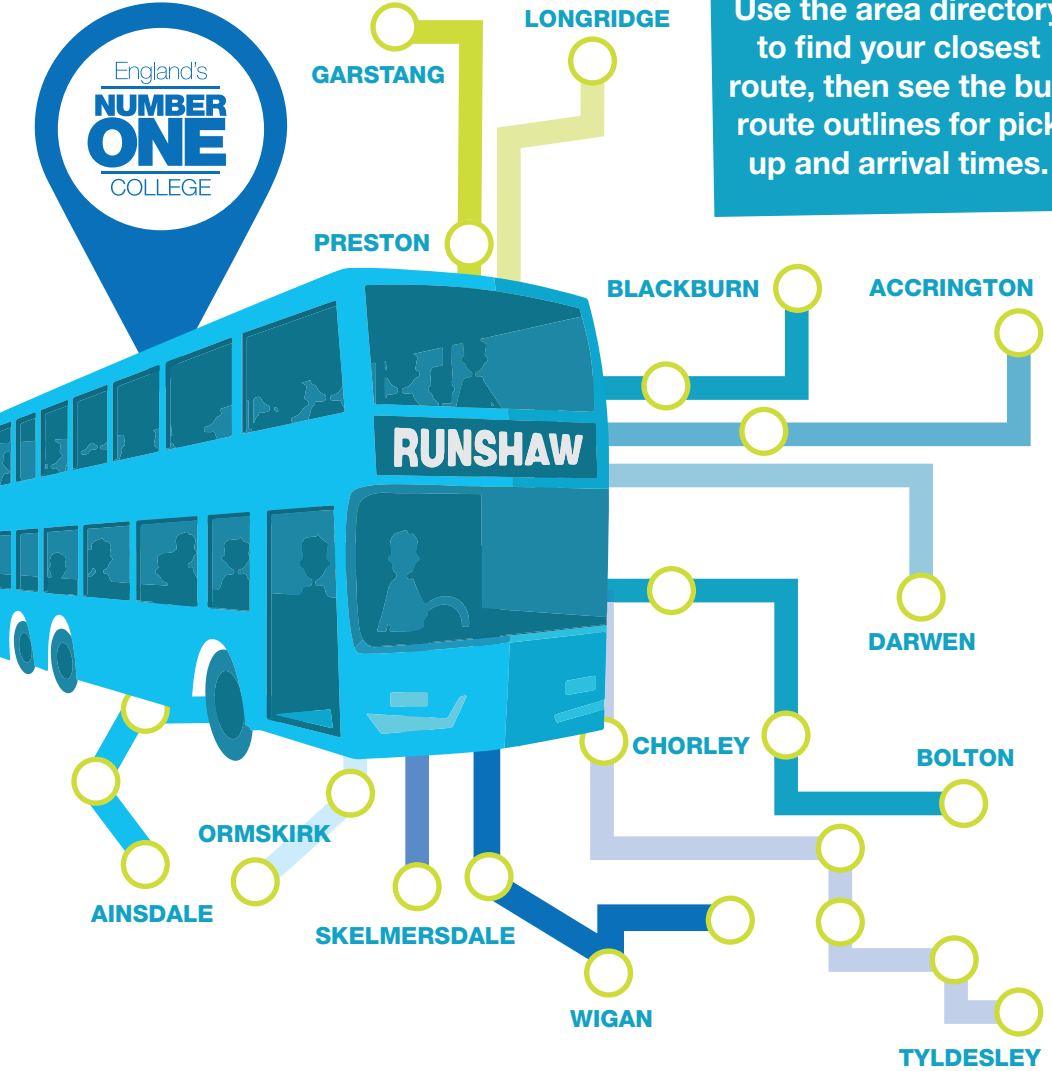

Transport

2021/22

A quick and easy guide

Use the area directory to find your closest route, then see the bus route outlines for pick up and arrival times.

RUNSHAW COLLEGE

Important Info!

How much does a bus pass cost?