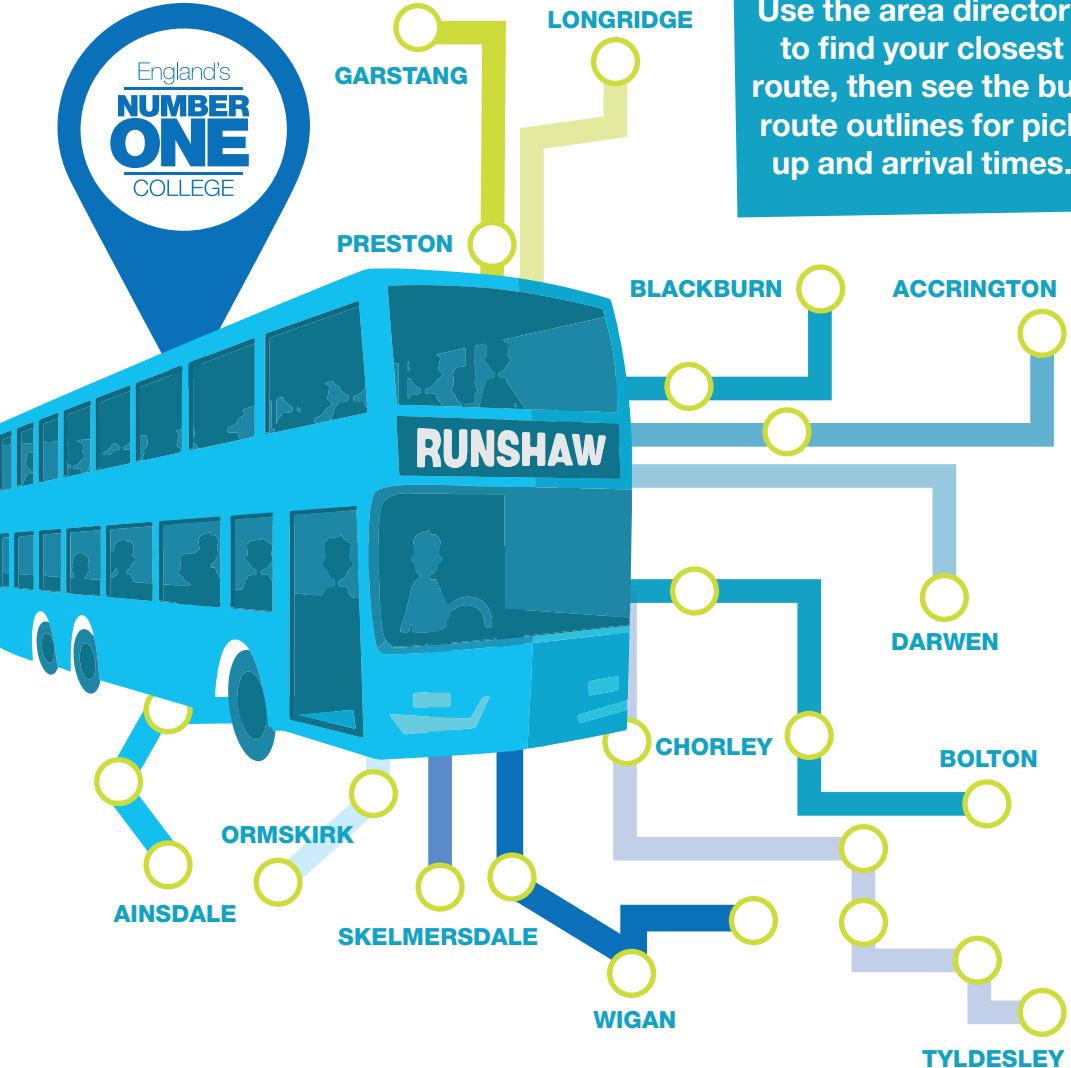

Transport

2021/22

A quick and easy guide

Use the area directory to find your closest route, then see the bus route outlines for pick up and arrival times.

RUNSHAW COLLEGE

Important Info!

How much does a bus pass cost?