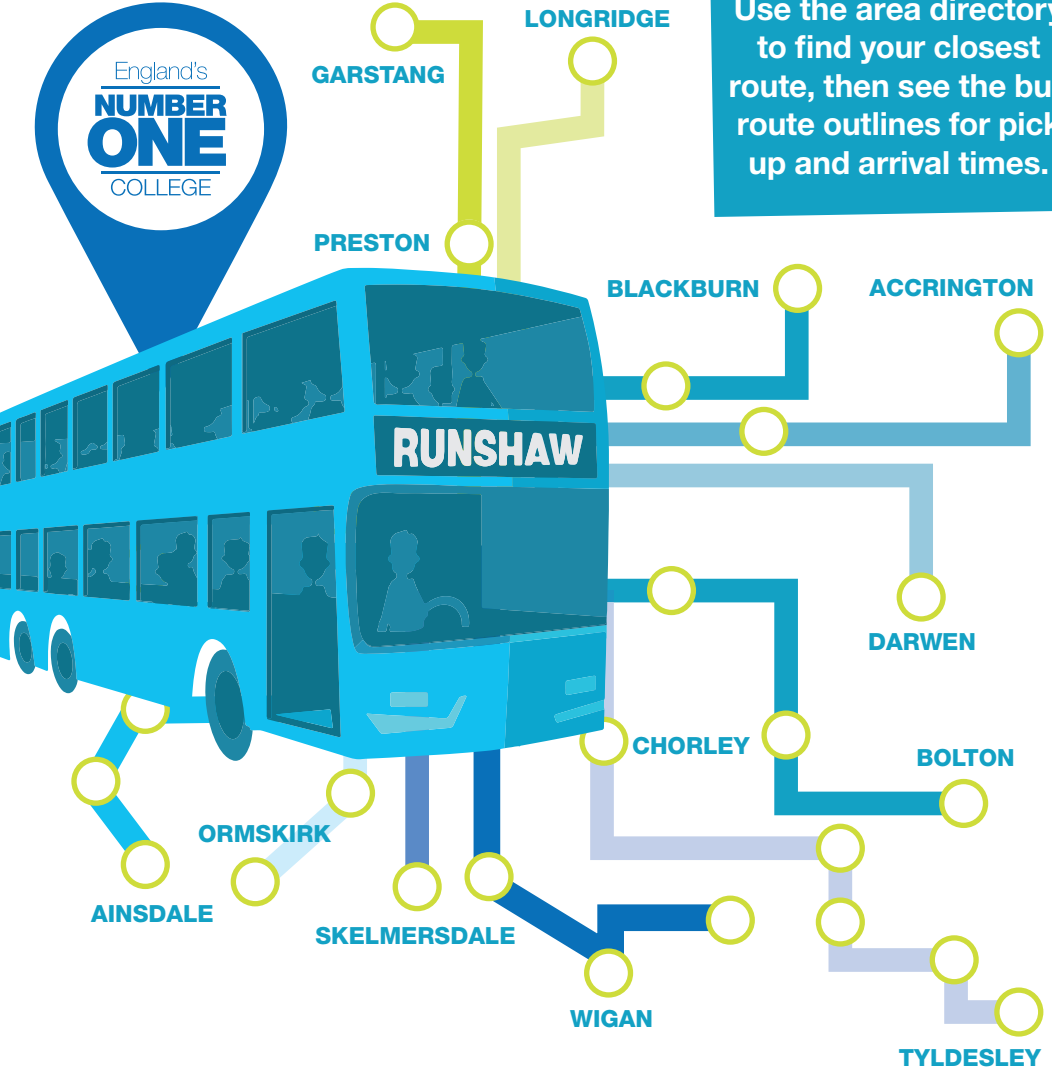

# Transport

2021/22

A quick and easy guide

Use the area directory to find your closest route, then see the bus route outlines for pick up and arrival times.

**RUNSHAW COLLEGE**