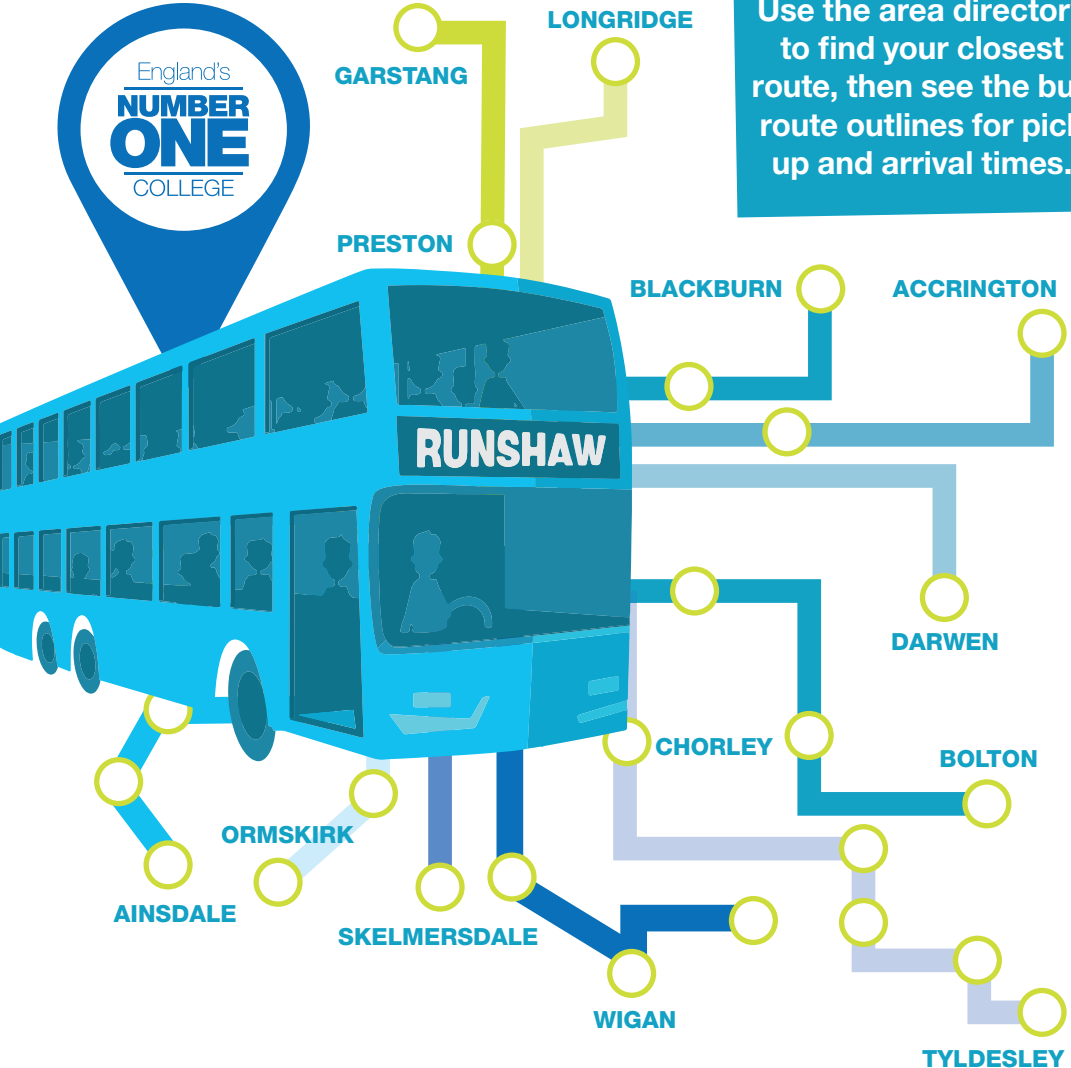

# Transport

2022/23

A quick and easy guide

Use the area directory to find your closest route, then see the bus route outlines for pick up and arrival times.

**RUNSHAW COLLEGE**