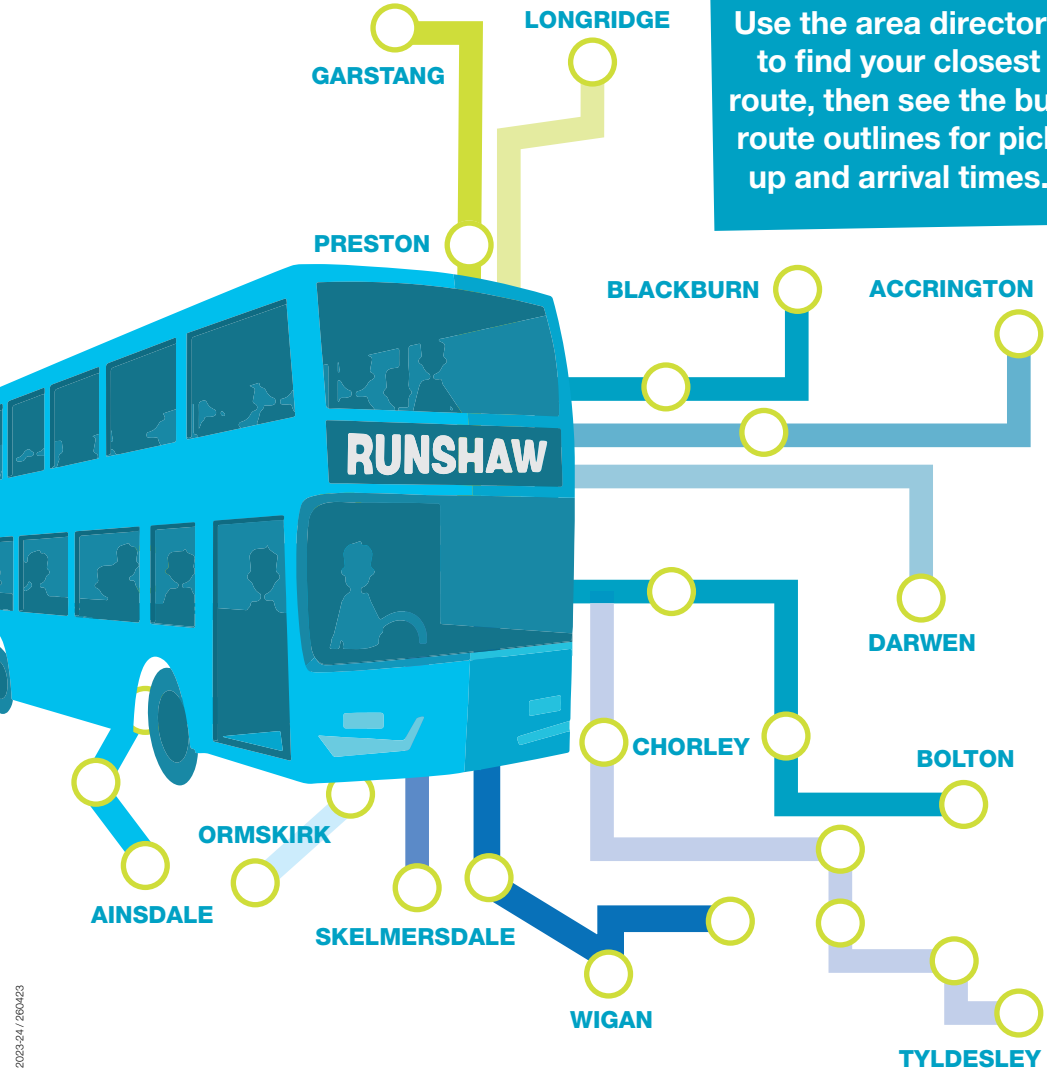

Transport

2023/24

A quick and easy guide

Use the area directory to find your closest route, then see the bus route outlines for pick up and arrival times.

RUNSHAW COLLEGE

Important Info!

How much does a bus pass cost?