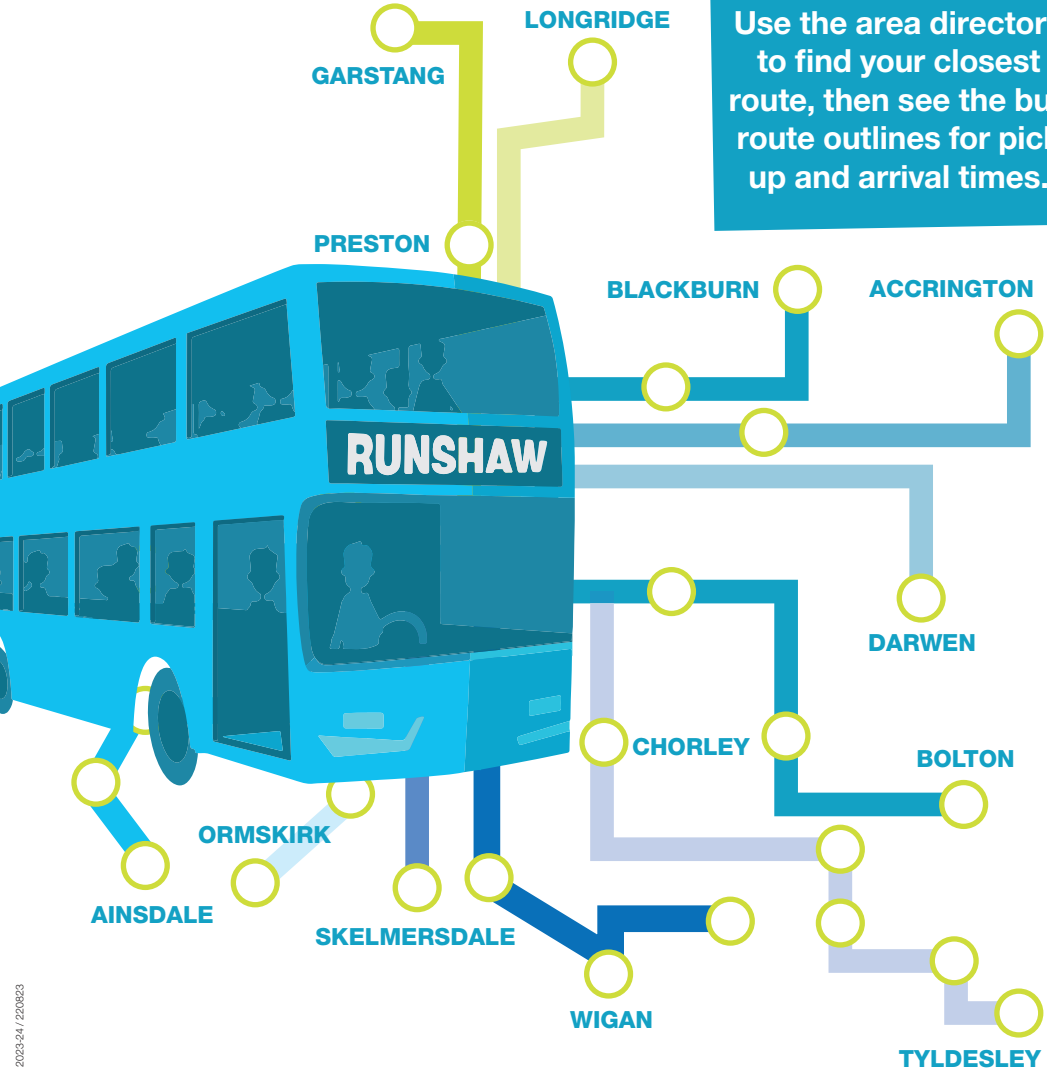

Transport

2023/24

A quick and easy guide

Use the area directory to find your closest route, then see the bus route outlines for pick up and arrival times.

RUNSHAW COLLEGE

Important Info!

How much does a bus pass cost?