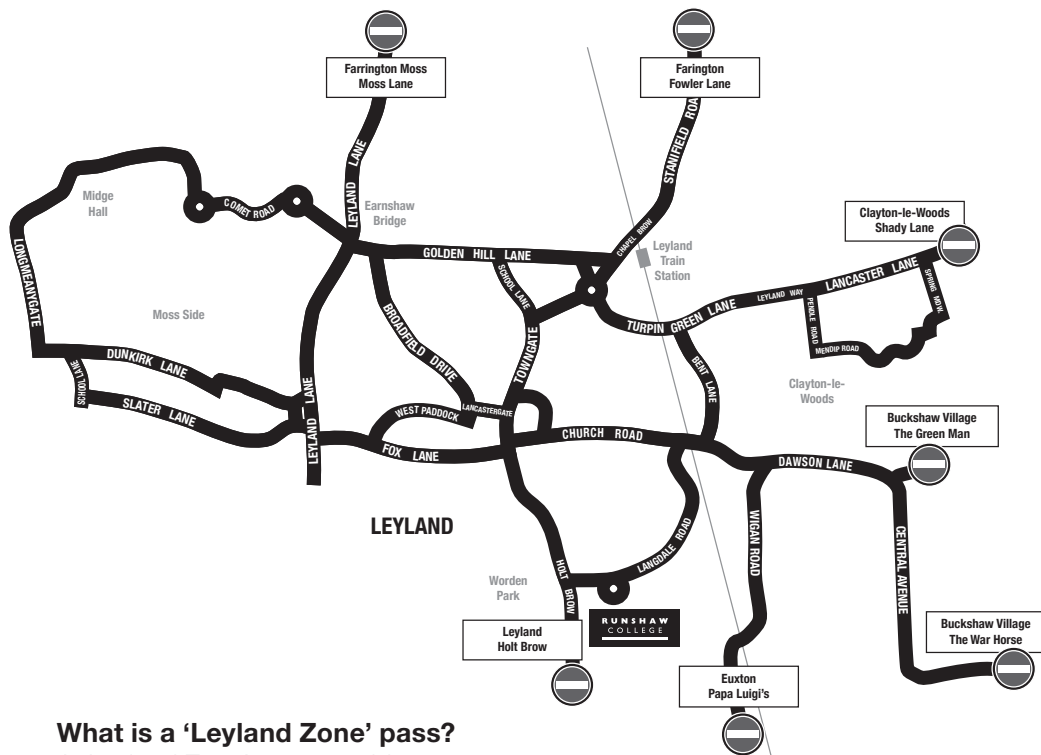

Buses will stop only when hailed clearly to do so. We reserve the right to change the route, timing and service number of the buses to meet with timing and loading requirements.

Bus Directory - By Area

The Leyland Zone

To qualify for a Leyland Zone pass you must live within the area on this map.

What is a 'Leyland Zone' pass?

A 'Leyland Zone' pass provides Runshaw College students who live within the 'Leyland Zone' area travel to/from college.